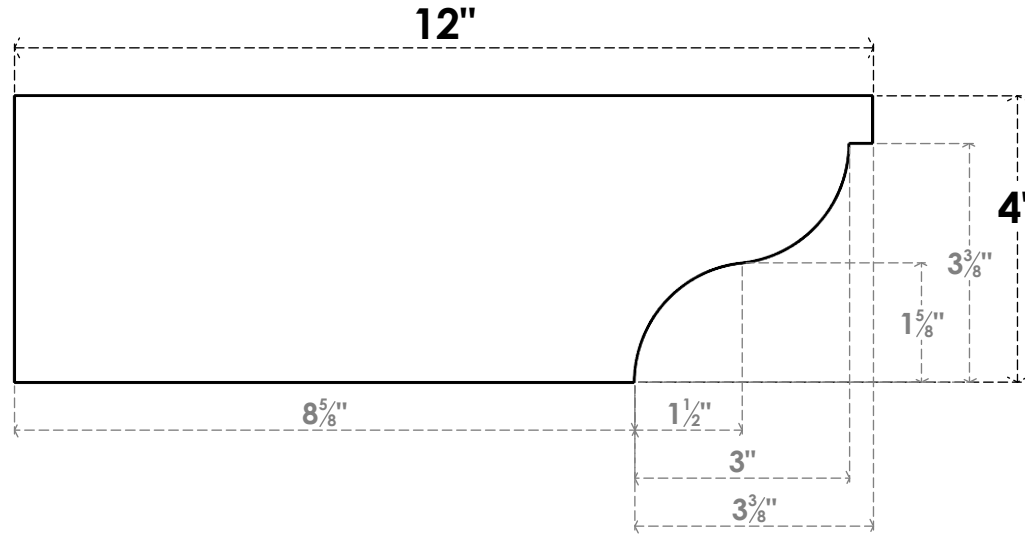

ITEM NUMBER: RFTURO060X04000X12000X004GAR00RCPR

6"W X 4"H X 12"L TIMBERTHANE ROUGH CEDAR GARNER FAUX WOOD OPEN RAFTER TAIL, 4"L END, PRIMED TAN

SIDE PROFILE

FRONT PROFILE

ISOMETRIC

GENERATED DATE : 03/02/2023