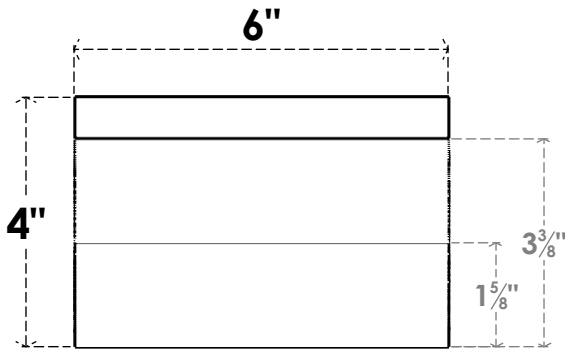

ITEM NUMBER: RFTURO060X04000X12000X004GAR00RCPR

6"W X 4"H X 12"L TIMBERTHANE ROUGH CEDAR GARNER FAUX WOOD OPEN RAFTER TAIL, 4"L END, PRIMED TAN

SIDE PROFILE

FRONT PROFILE

ISOMETRIC

GENERATED DATE : 03/02/2023