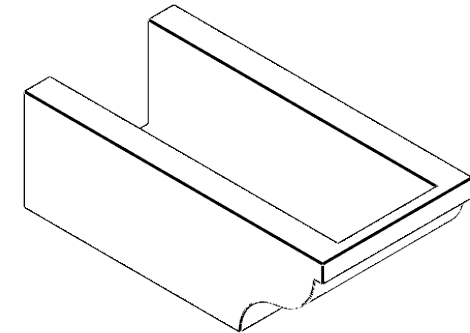

ITEM NUMBER: RFTURO060X04000X12000X004GAR00RCPR

6"W X 4"H X 12"L TIMBERTHANE ROUGH CEDAR GARNER FAUX WOOD OPEN RAFTER TAIL, 4"L END, PRIMED TAN

SIDE PROFILE

FRONT PROFILE

ISOMETRIC

GENERATED DATE : 03/02/2023

EKENA MILLWORK
2300 WEST MAIN ST.
CLARKSVILLE, TX 75426
TOLL FREE: 866-607-0453
WWW.EKENAMILLWORK.COM

NOTES

1. INSTALLATION TO BE COMPLETED IN ACCORDANCE WITH MANUFACTURER'S SPECIFICATIONS.
2. DRAWING MAY NOT BE TO SCALE
3. THIS DRAWING IS INTENDED FOR DESIGN AND PLANNING PURPOSES ONLY.
4. ALL INFORMATION CONTAINED HEREIN WAS CURRENT AT THE TIME OF DEVELOPMENT BUT MUST BE REVIEWED AND APPROVED BY THE PRODUCT MANUFACTURER TO BE CONSIDERED ACCURATE.
5. TIMBERTHANE ARCHITECTURAL PRODUCTS ARE MADE FROM HIGH DENSITY URETHANE AND COME FACTORY PRIMED